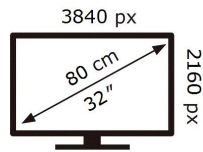

ENERGY

SAMSUNG

U32R591CWR

39 kWh/1000h

2019/2013